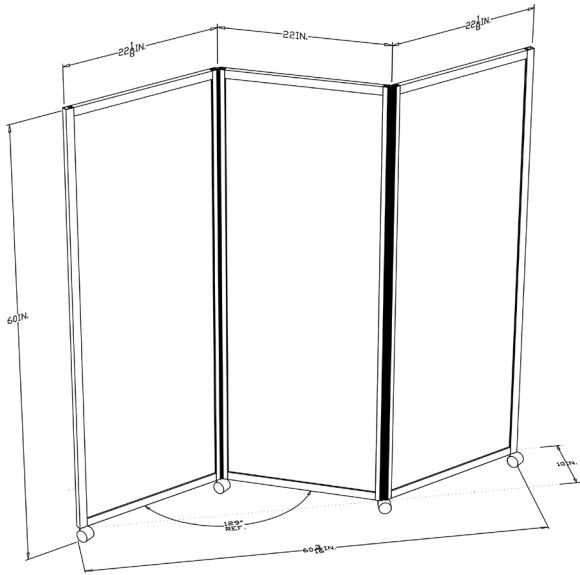

**ACCORDION FOLDING DIVIDER**

**WEIGHTED BASE VERSION**

**ACCORDION FOLDING DIVIDER FLUTED PLEXI WITH RAISED BOTTOM**

**FLOOR STANDING SEPARATOR**

620 East Diamond Ave, Suite G  
Gaithersburg, MD 20877  
301-963-8600  
[www.graphicvisions.com](http://www.graphicvisions.com)

# TECHNICAL DRAWINGS

**ACCORDION FOLDING DIVIDER**

**WEIGHTED BASE VERSION**

**ACCORDION FOLDING DIVIDER FLUTED  
PLEXI WITH RAISED BOTTOM**

**FLOOR STANDING SEPARATOR**

**CONTACT US!**

620 East Diamond Ave, Suite G  
Gaithersburg, MD 20877  
301-963-8600  
[www.graphicvisions.com](http://www.graphicvisions.com)