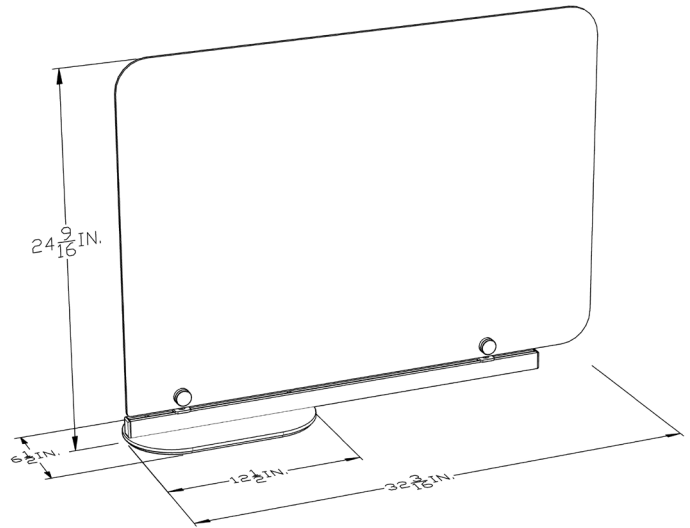

**ACCORDION FOLDING DIVIDER**

**WEIGHTED BASE VERSION**

**ACCORDION FOLDING DIVIDER FLUTED PLEXI WITH RAISED BOTTOM**

**FLOOR STANDING SEPARATOR**

620 East Diamond Ave, Suite G  
Gaithersburg, MD 20877  
301-963-8600  
[www.graphicvisions.com](http://www.graphicvisions.com)

# TECHNICAL DRAWINGS

**ACCORDION FOLDING DIVIDER**

**WEIGHTED BASE VERSION**

**ACCORDION FOLDING DIVIDER FLUTED  
PLEXI WITH RAISED BOTTOM**

**FLOOR STANDING SEPARATOR**

**CONTACT US!**

620 East Diamond Ave, Suite G  
Gaithersburg, MD 20877  
301-963-8600  
[www.graphicvisions.com](http://www.graphicvisions.com)