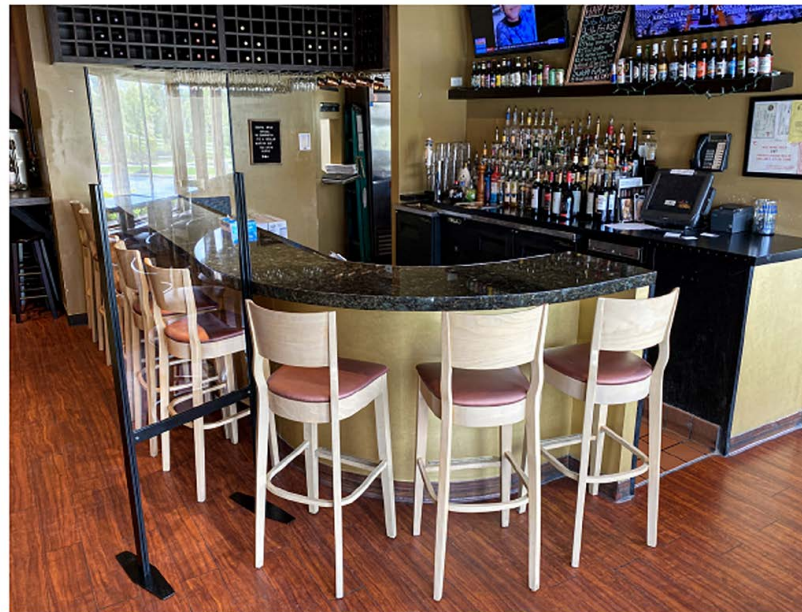

# HYGIENE BARRIERS

Hygiene barriers provide protection in any environment where people interact in close proximity. With multiple designs available and the ability to customize to specific requirements.

**ACCORDION FOLDING DIVIDER**

**WEIGHTED BASE VERSION**

**ACCORDION FOLDING DIVIDER FLUTED PLEXI WITH RAISED BOTTOM**

**FLOOR STANDING SEPARATOR**

620 East Diamond Ave, Suite G  
Gaithersburg, MD 20877  
301-963-8600  
[www.graphicvisions.com](http://www.graphicvisions.com)